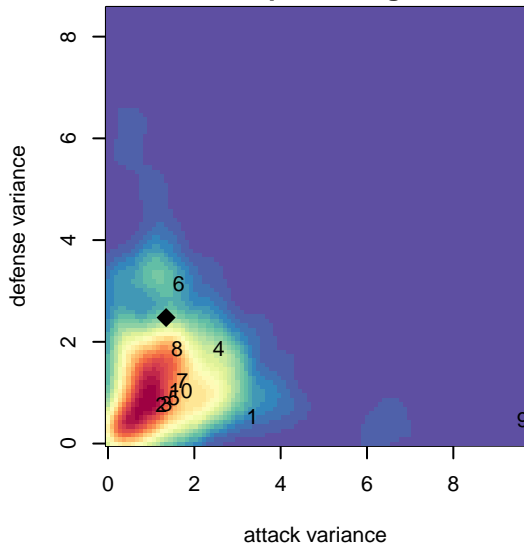

# Rogue Valley Timbers Red G03

Rogue Valley SC  
 Medford, OR  
 G03 total strength=1348  
 attack=6.6 defense=6.77  
 fall league = PTT G03 Premier Red  
 spr league = Spr OYS G03 Premier White

alt names used:  
 RV Timbers Smalley  
 RVT 03G Red  
 RVT 03G Red  
 RVT 03G Red

Venues played:  
 2016 Mt Hood Challenge U14 Silver  
 2016 PTT G03 Premier Red  
 2016 Spr OYS G03 Premier White  
 2016 OYS State Cup G03

**Rogue Valley Timbers Red G03**  
 Dots are actual minus expected GF (blue circles) and GA (red triangles).  
 Blue line is smoothed change in attack strength. Red is smoothed change in defense strength.

**attack and defense variance (black dot)  
relative to other teams  
and top 10 in region**

**attack and defense rating  
relative to others at age  
and all opponents in last 13 months**

**Performance relative to 13 month average**