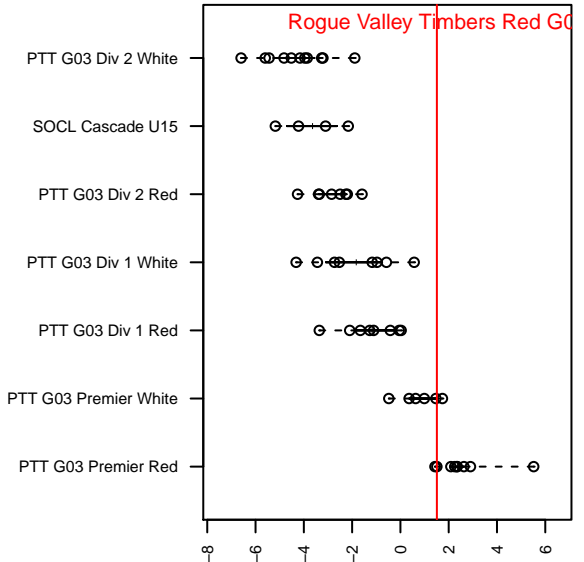

# Rogue Valley Timbers Red G03

Rogue Valley SC  
 Medford, OR  
 G03 total strength=1348  
 attack=6.6 defense=6.77  
 fall league = PTT G03 Premier Red  
 spr league = Spr OYS G03 Premier White

alt names used:  
 RV Timbers Smalley  
 RVT 03G Red  
 RVT 03G Red  
 RVT 03G Red

Venues played:  
 2016 Mt Hood Challenge U14 Silver  
 2016 PTT G03 Premier Red  
 2016 Spr OYS G03 Premier White  
 2016 OYS State Cup G03

**Rogue Valley Timbers Red G03**  
 Dots are actual minus expected GF (blue circles) and GA (red triangles).  
 Blue line is smoothed change in attack strength. Red is smoothed change in defense strength.

**attack and defense variance (black dot)  
relative to other teams  
and top 10 in region**

**attack and defense rating  
relative to others at age  
and all opponents in last 13 months**

**Performance relative to 13 month average**